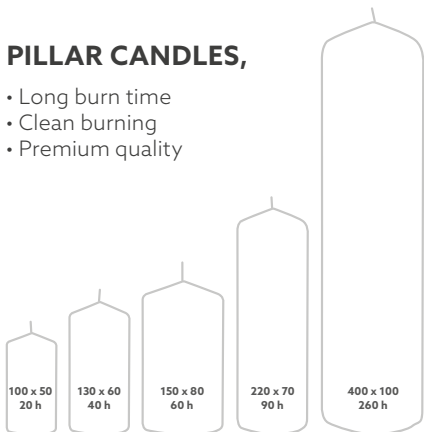

8 9 10 11 12 13 14

15 16 17 18 19 20 21

PILLAR CANDLES,

- Long burn time
- Clean burning
- Premium quality

PILLAR CANDLES MATT, 150 X Ø 70 MM

- 50 h burn time
- Guests love the velvety matt surface
- Premium quality