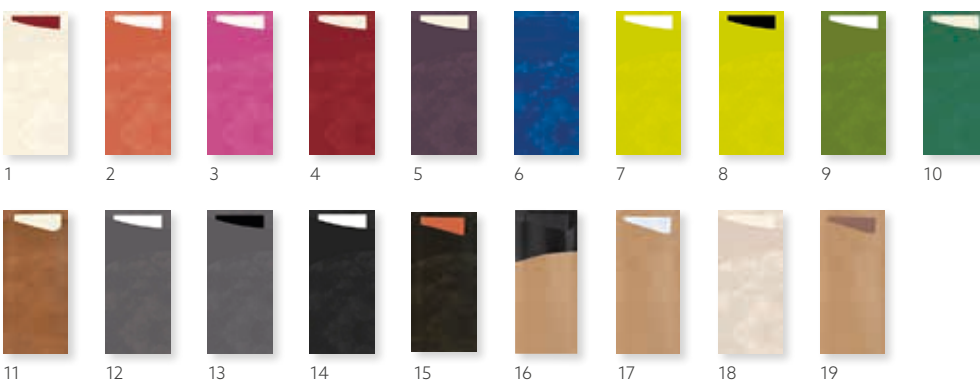

GO DUNI SACCHETTO XL TISSUE, 8,5 X 24 CM

• includes 33 x 33 cm napkin, 2-ply

1 NEW

NO	ARTICLE	DESCRIPTION	PACK			
1	195625	eco Brown, White Napkin	1 x 350	•	•	•

GO DUNI SACCHETTO TISSUE, 8,5 X 19 CM

• includes 33 x 33 cm tissue napkin, 2-ply, Wooden fork 19 cm, Wooden knife 19 cm

1 NEW

NO	ARTICLE	DESCRIPTION	PACK			
1	195892	eco Brown, White Napkin	4 x 50	•	•	•

**SACHETTO®
NAPKIN POCKETS
and Wooden Cutlery
are eco-conscious,
sanitary and stylish**

GO DUNI SACCHETTO TISSUE, 8,5 X 19 CM

• includes 33 x 33 cm tissue napkin, 2-ply

NO	ARTICLE	DESCRIPTION	PACK				NO	ARTICLE	DESCRIPTION	PACK			
1	450056	Cream, Bordeaux Napkin	5 x 100	•	•	•	11	151849	Café, Cream Napkin	5 x 100	•	•	•
2	166039	Mandarin, White Napkin	5 x 100	•	•	•	12	156950	Grey, White Napkin	5 x 100	•	•	•
3	166040	Fuchsia, White Napkin	5 x 100	•	•	•	13	161087	Granite Grey, Black Napkin	5 x 100	•	•	•
4	450057	Bordeaux, Cream Napkin	5 x 100	•	•	•	14	151853	Black, White Napkin	5 x 100	•	•	•
5	165593	Plum, White Napkin	5 x 100	•	•	•	15	178643	Black, Mandarin Napkin	5 x 100	•	•	•
6	450055	Dark Blue, Dark Blue Napkin	5 x 100	•	•	•	16	176893	eco Brown/Black, Black Napkin	4 x 100	•	•	•
7	450052	Kiwi, White Napkin	5 x 100	•	•	•	17	165592	eco Brown, White Napkin	4 x 100	•	•	•
8	161086	Kiwi, Black Napkin	5 x 100	•	•	•	18	450050	Natural, Cream Napkin	5 x 100	•	•	•
9	186954	Leaf Green, White Napkin	5 x 100	•	•	•	19	178644	eco Brown, Chestnut Napkin	4 x 100	•	•	•
10	450054	Dark Green, Cream Napkin	5 x 100	•	•	•