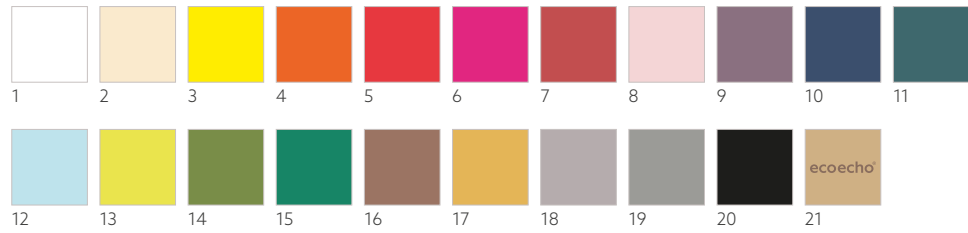

JOY DUNISOFT®, 40 X 40 CM

NO	ARTICLE	DESCRIPTION	PACK				NO	ARTICLE	DESCRIPTION	PACK			
1	107395	White	12 x 60	•	•	•	12	171546	Mint Blue	12 x 60	•	•	•
2	117278	Cream	12 x 60	•	•	•	13	164586	Kiwi	12 x 60	•	•	•
3	140449	Yellow	12 x 60	•	•	•	14	186373	Leaf Green	12 x 60	•	•	•
4	165537	Mandarin	12 x 60	•	•	•	15	117275	Dark Green	12 x 60	•	•	•
5	140451	Red	12 x 60	•	•	•	16	174025	Chestnut	12 x 60	•	•	•
6	165541	Fuchsia	12 x 60	•	•	•	17	174026	Honey	12 x 60	•	•	•
7	117277	Bordeaux	12 x 60	•	•	•	18	168371	Greige	12 x 60	•	•	•
8	174027	Mellow Rose	12 x 60	•	•	•	19	156936	Granite Grey	12 x 60	•	•	•
9	165538	Plum	12 x 60	•	•	•	20	156935	Black	12 x 60	•	•	•
10	117276	Dark Blue	12 x 60	•	•	•	21	178638	eco Brown	12 x 60	•	•	•
11	186372	Ocean Teal	12 x 60	•	•	•