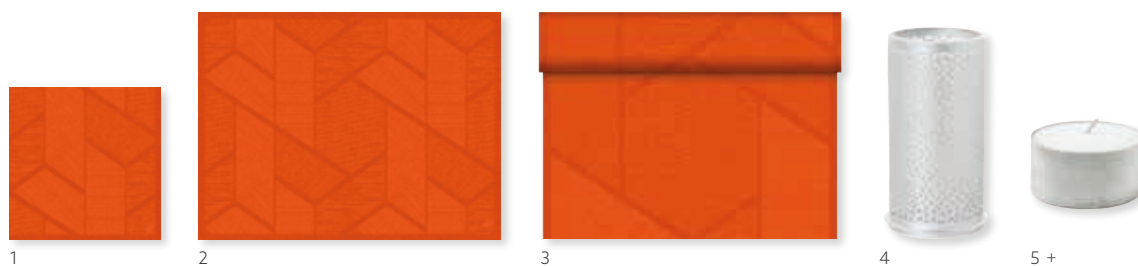

ELWIN MANDARIN

NO	ARTICLE	DESCRIPTION	PACK				NO	ARTICLE	DESCRIPTION	PACK			
1	186709	Dunisoft® Napkin, 40 x 40 cm	12 x 60	•			4	178478	Candle Holder Bliss, Silver, Metal, 140 x Ø 75 mm	4 x 1			
2	183149	Dunicel® Placemat, 30 x 40 cm	5 x 100	•			5	157313	Tealight, 8 h, White, Ø 39 mm, 8 h	2 x 100			
3	183126	Dunicel® Tête-à-Tête, 0,4 x 24 m	4 x 1	•