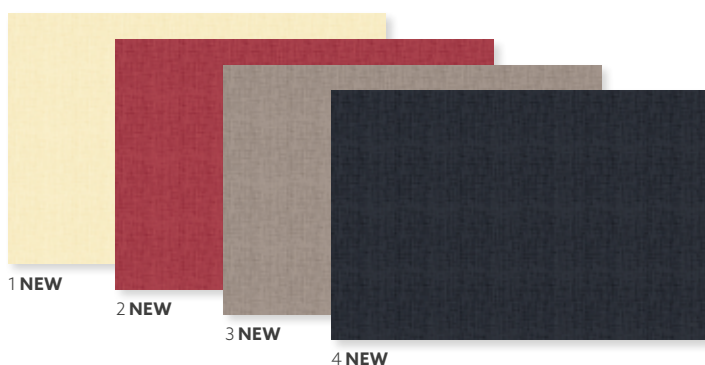

JOY DUNICEL® PLACEMAT XL LINNEA, 40 X 60 CM