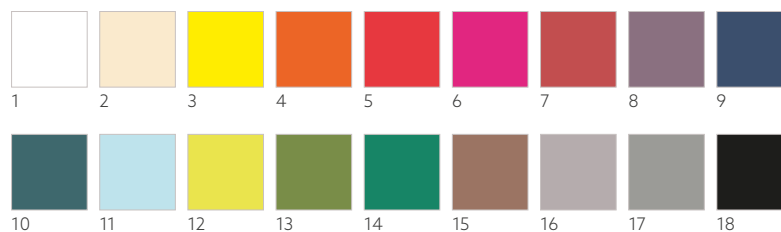

DUNICEL® BANQUET REEL

1,18 X 25 M

NO	ARTICLE	DESCRIPTION	PACK		NO	ARTICLE	DESCRIPTION	PACK	
1	185470	White	2 x1	•	10	186384	Ocean Teal	2 x1	•
2	185473	Cream	2 x1	•	11	185521	Mint Blue	2 x1	•
3	185482	Yellow	2 x1	•	12	185475	Kiwi	2 x1	•
4	185479	Mandarin	2 x1	•	13	186385	Leaf Green	2 x1	•
5	185469	Red	2 x1	•	14	185472	Dark Green	2 x1	•
6	185519	Fuchsia	2 x1	•	15	185481	Chestnut	2 x1	•
7	185468	Bordeaux	2 x1	•	16	185480	Greige	2 x1	•
8	185477	Plum	2 x1	•	17	185476	Granite Grey	2 x1	•
9	185471	Dark Blue	2 x1	•	18	185474	Black	2 x1	•

1,18 X 40 M

NO	ARTICLE	DESCRIPTION	PACK		NO	ARTICLE	DESCRIPTION	PACK	
1	185484	White	1 x1	•	9	185490	Dark Blue	1 x1	•
2	185485	Cream	1 x1	•	12	185487	Kiwi	1 x1	•
3	185489	Yellow	1 x1	•	14	185491	Dark Green	1 x1	•
7	185488	Bordeaux	1 x1	•	18	185486	Black	1 x1	•

1,18 X 10 M

NO	ARTICLE	DESCRIPTION	PACK		NO	ARTICLE	DESCRIPTION	PACK	
1	185522	White	6 x1	•	9	185544	Dark Blue	6 x1	•
2	185523	Cream	6 x1	•	12	185545	Kiwi	6 x1	•
3	185527	Yellow	6 x1	•	14	185537	Dark Green	6 x1	•
5	185529	Red	6 x1	•	17	185546	Granite Grey	6 x1	•
6	185549	Fuchsia	6 x1	•	18	185547	Black	6 x1	•
7	185528	Bordeaux	6 x1	•					

0,90 X 40 M

NO	ARTICLE	DESCRIPTION	PACK		NO	ARTICLE	DESCRIPTION	PACK	
1	227063	White	1 x1	•	7	227155	Bordeaux	1 x1	•
2	180513	Cream	1 x1	•	9	227667	Dark Blue	1 x1	•
3	227339	Yellow	1 x1	•	14	227551	Dark Green	1 x1	•
5	227162	Red	1 x1	•					

SMART

Work with reels? Reels on Wheels lets you work with hygiene enhancing reels the smart way – by greatly simplifying transport and setting up. Check out the how-to film on YouTube.

[YouTube / DUNITABLESETTINGS](https://www.youtube.com/channel/UCDUNITABLESETTINGS)