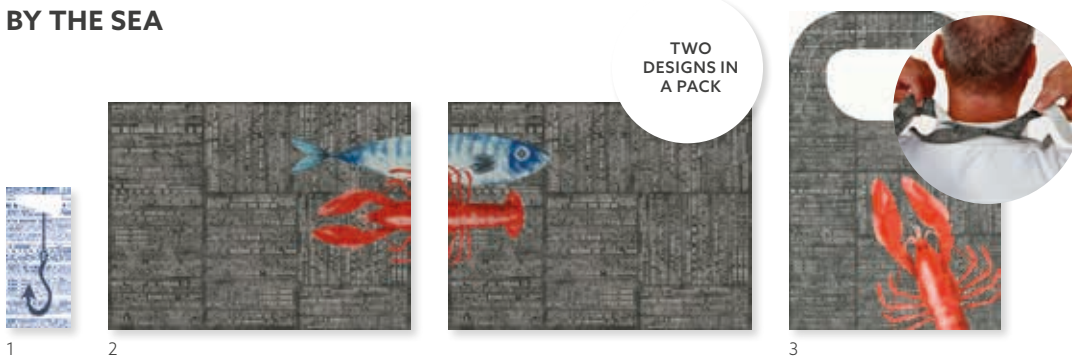

BY THE SEA

TWO DESIGNS IN A PACK

MATCHING COLOURS

WHITE

RED

DARK BLUE

NO	ARTICLE	DESCRIPTION	PACK				NO	ARTICLE	DESCRIPTION	PACK			
1	171374	Duni Sacchetto Tissue, 2-ply, 8,5 x 19 cm	5 x 100	•	•		3	178697	Dunicel® Bib, 40 x 60 cm	4 x 50	•	•	
2	183156	Paper Placemat, 30 x 40 cm	4 x 250	•	•