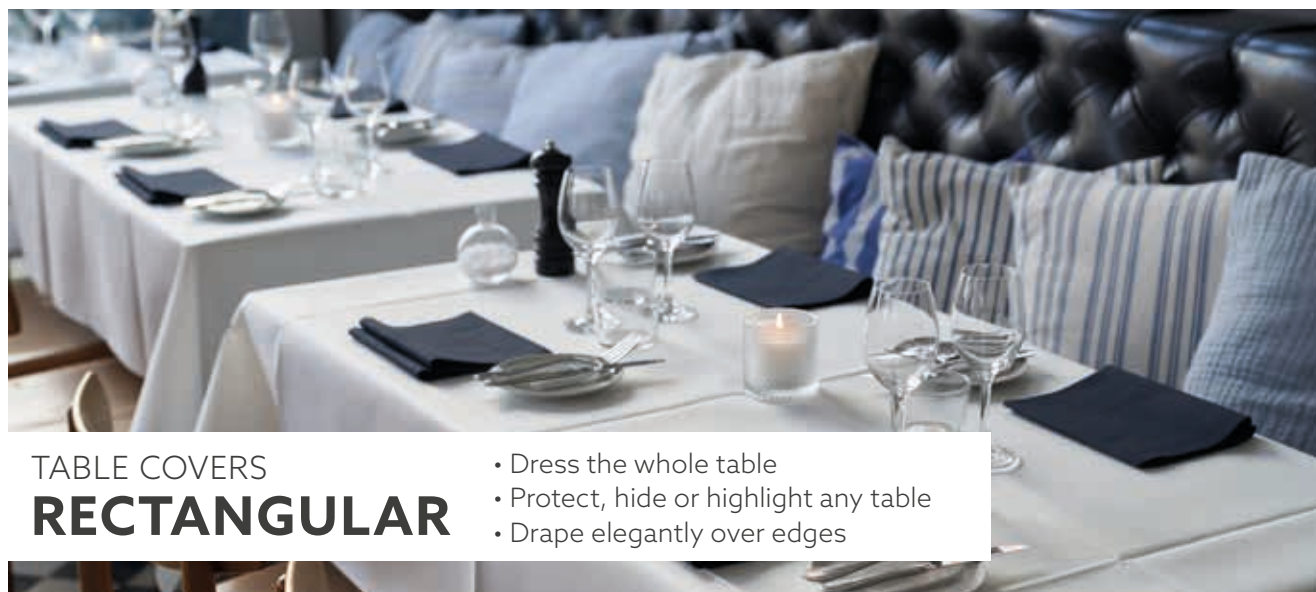

Ø 180 CM

NO	ARTICLE	DESCRIPTION	PACK	
1	171137	White	1 x 15	•
2	171138	Cream	1 x 15	•
3	174442	Bordeaux	1 x 15	•
4	171139	Black	1 x 15	•

TABLE COVERS

RECTANGULAR

- Dress the whole table
- Protect, hide or highlight any table
- Drape elegantly over edges