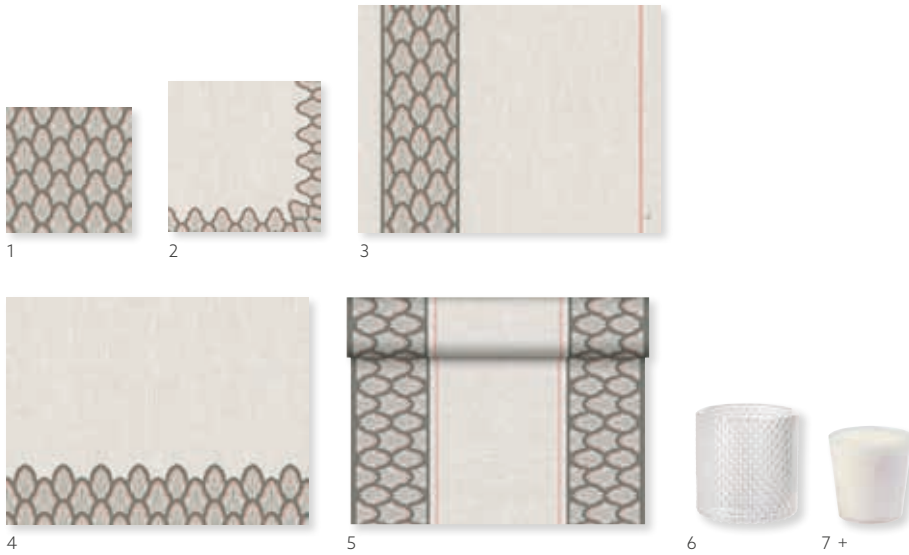

MIRA

MATCHING COLOURS

WHITE

MELLOW ROSE

GRANITE GREY

NO	ARTICLE	DESCRIPTION	PACK	FSC	COMPOSTABLE	SWAN	ecoecho	NO	ARTICLE	DESCRIPTION	PACK	FSC	COMPOSTABLE	SWAN	ecoecho
1	186589	Tissue Napkin, 3-ply, 33x33 cm	4 x 250	•	•	•	•	5	186520	Dunibel® Tête-à-Tête, 0,4 x 24 m	4 x 1	•	•	•	•
2	186592	Dunilin® Napkin, 40 x 40 cm	12 x 45	•	•	•	•	6	191464	Candle Holder Calm, Clear, Glass, 80xØ80 mm	6 x 1	•	•	•	•
3	186524	Dunibel® Placemat, 30 x 40 cm	5 x 100	•	•	•	•	7	153869	Switch & Shine Refill, White, 65xØ65 mm, 30 h	2 x 6	•	•	•	•
4	186529	Paper Placemat, 30 x 40 cm	4 x 250	•	•	•	•