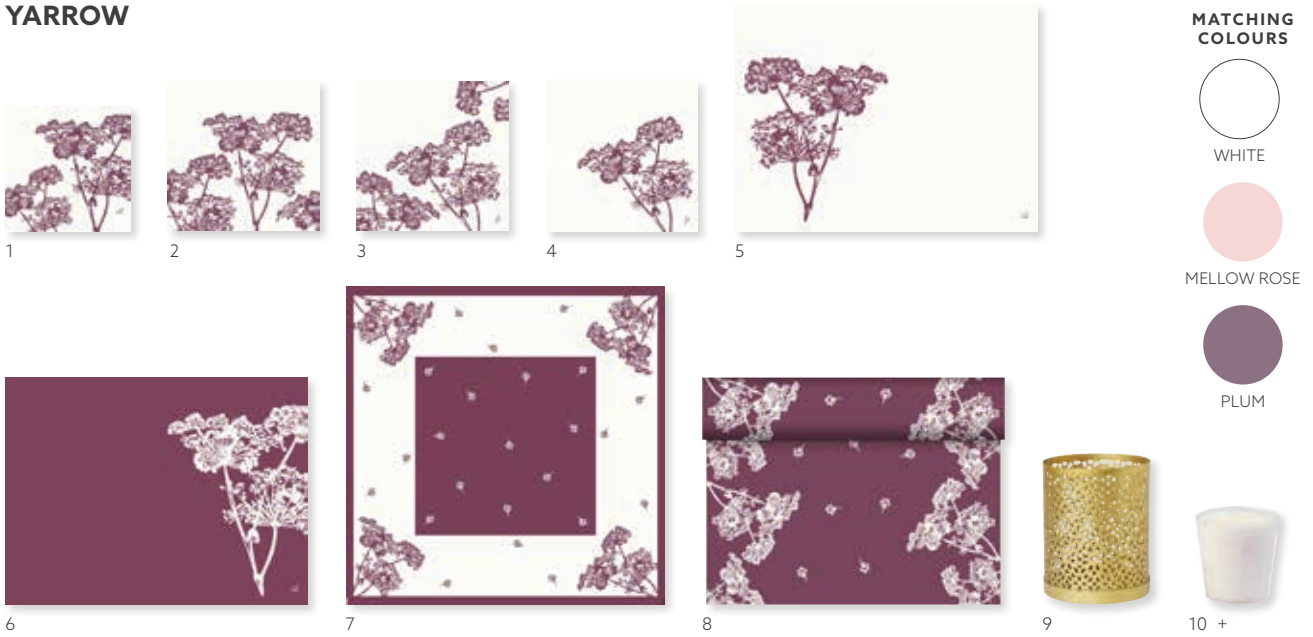

YARROW

NO	ARTICLE	DESCRIPTION	PACK			
1	186402	Tissue Napkin, 3-ply, 33 x 33 cm	10 x 50	•	•	•
	186407	Tissue Napkin, 3-ply, 33 x 33 cm	4 x 250	•	•	•
2	186413	Tissue Napkin, 3-ply, 40 x 40 cm	4 x 250	•	•	•
3	186422	Classic Napkin, 4-ply, 40 x 40 cm	6 x 50	•	•	•
4	186470	Dunilin® Napkin, 40 x 40 cm	12 x 45	•	•	•
5	186398	Dunichel® Placemat, 30 x 40 cm	5 x 100	•		

NO	ARTICLE	DESCRIPTION	PACK			
6	186392	Paper Placemat, 30 x 40 cm	4 x 250	•		
7	186405	Dunisilk® Slipcover, 84 x 84 cm	5 x 20	•		
	186406	Dunichel® Slipcover, 84 x 84 cm	5 x 20	•		
8	186403	Dunichel® Tête-à-Tête, 0,4 x 24 m	4 x 1	•		
9	183193	Candle Holder Bliss, Gold, Metal, 100 x Ø 80 mm	4 x 1			
10	153869	Switch & Shine Refill, White, 65 x Ø 65 mm, 30 h	2 x 6