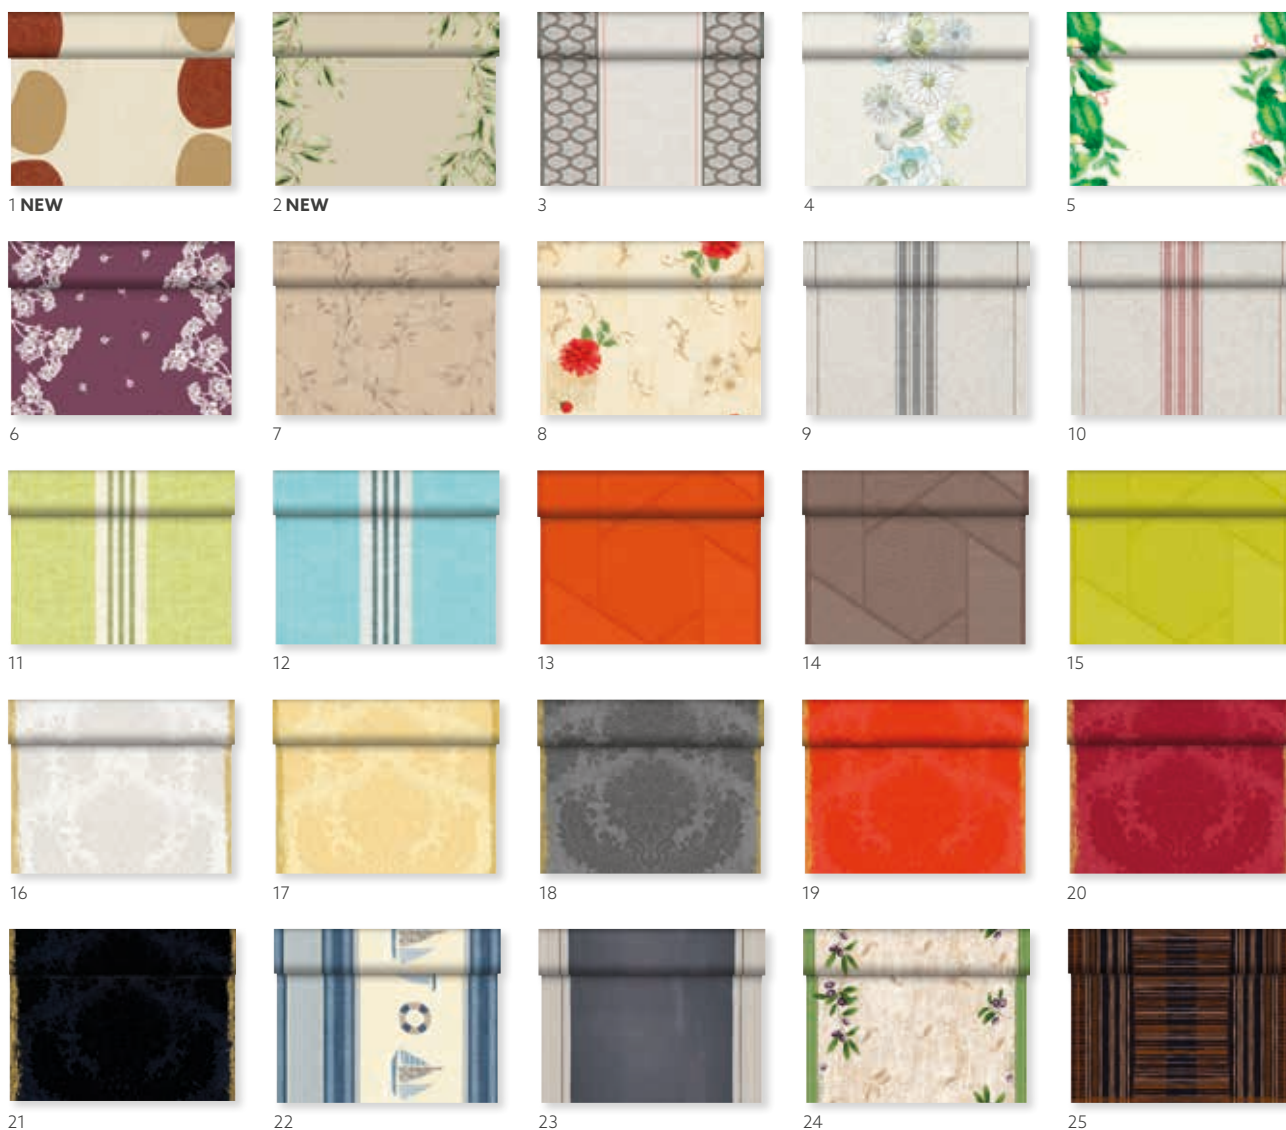

JOY DUNICEL® TÊTE-À-TÊTE, 0,40 X 24 M

NO	ARTICLE	DESCRIPTION	PACK		NO	ARTICLE	DESCRIPTION	PACK	
1	195818	Earthy	4 x 1	•	14	183124	Elwin Greige	4 x 1	•
2	195808	Foliage	4 x 1	•	15	183125	Elwin Kiwi	4 x 1	•
3	186520	Mira	4 x 1	•	16	183400	Royal White	4 x 1	•
4	186817	Jardin	4 x 1	•	17	183401	Royal Cream	4 x 1	•
5	186387	Banas	4 x 1	•	18	183403	Royal Granite Grey	4 x 1	•
6	186403	Yarrow	4 x 1	•	19	183404	Royal Mandarin	4 x 1	•
7	183119	Floris	4 x 1	•	20	183402	Royal Bordeaux	4 x 1	•
8	183120	Marit	4 x 1	•	21	178296	Royal Black	4 x 1	•
9	186517	Cocina Black	4 x 1	•	22	183127	Seaway	4 x 1	•
10	186518	Cocina Bordeaux	4 x 1	•	23	186404	Bakery	4 x 1	•
11	186519	Raya Kiwi	4 x 1	•	24	184110	Posea	4 x 1	•
12	186574	Raya Blue	4 x 1	•	25	183122	Brooklyn Black	4 x 1	•
13	183126	Elwin Mandarin	4 x 1	•