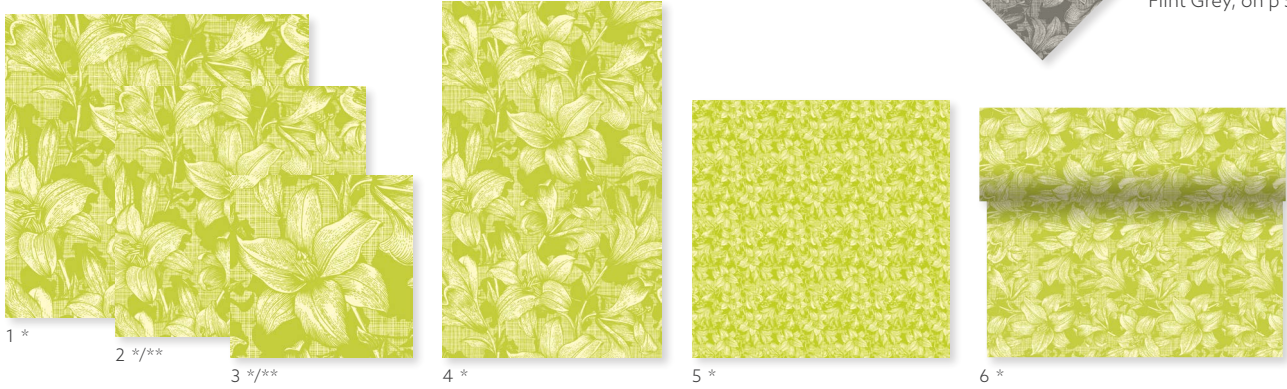

MATCHING PRODUCT

CU 732101		SKU 732103		
9	173920 2 (25 PCS)	173920 6 (20 CU/SKU)	Paper Straws, assorted, 19,6 cm	

2018  
**NEW**  
DESIGN

Firenze is also available in Flint Grey, on p 50.

**FIRENZE LIME**