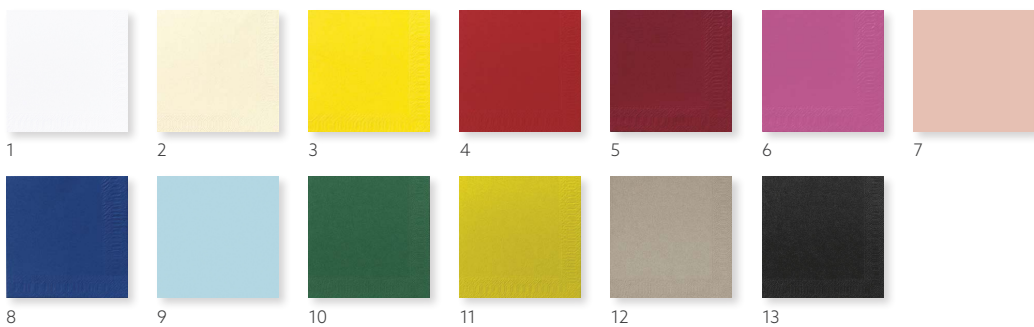

TISSUE NAPKINS UNICOLOUR, 24 X 24 CM, 3-PLY

CU 732101	SKU 732103	
1 104029 2 (20 PCS)	104029 6 (12 CU/SKU)	White
2 105747 4 (20 PCS)	105747 8 (12 CU/SKU)	Cream
3 104058 2 (20 PCS)	104058 6 (12 CU/SKU)	Yellow
4 104061 2 (20 PCS)	104061 6 (12 CU/SKU)	Red
5 104044 5 (20 PCS)	104044 9 (12 CU/SKU)	Bordeaux
6 165347 8 (20 PCS)	165347 2 (12 CU/SKU)	Fuchsia
7 175812 8 (20 PCS)	175812 2 (12 CU/SKU)	Mellow rose

CU 732101	SKU 732103	
8 104051 3 (20 PCS)	104051 7 (12 CU/SKU)	Dark blue
9 171354 7 (20 PCS)	171354 1 (12 CU/SKU)	Mint blue
10 104048 3 (20 PCS)	104048 7 (12 CU/SKU)	Dark green
11 148735 6 (20 PCS)	148735 0 (12 CU/SKU)	Kiwi
12 177389 3 (20 PCS)	177389 7 (12 CU/SKU)	Greige
13 173856 4 (20 PCS)	173856 8 (12 CU/SKU)	Black

* These products are FSC-certified

** These products are Swan-certified

*** These products are RAL quality-certified

**** These products are compostable