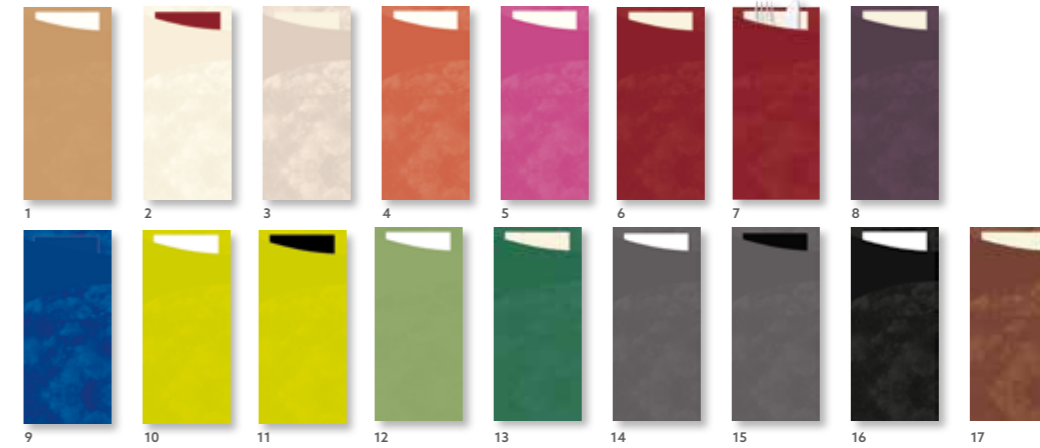

DUNI SACCHETTO® TISSUE, 8,5 X 19 CM

DUNI SACCHETTO® TISSUE
8,5 x 19 cm, Uni