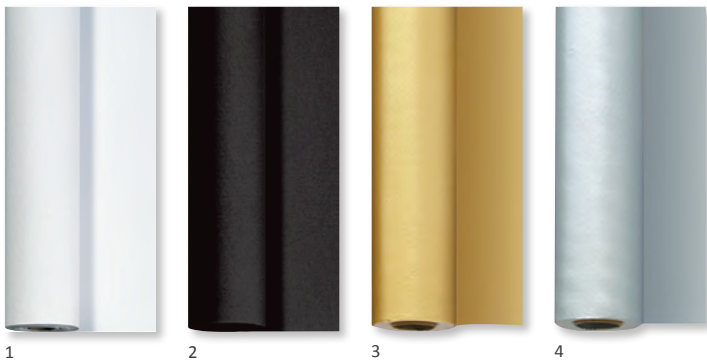

- Eye-catching shimmer to enhance your table
- Silk effect for a nice touch
- Wipeable and water resistant to last during the time of your service

Dunisilk® + Banquet Reels, uni colour

DUNISILK® + BANQUET REELS
1,25 x 25 m, uni colour, Pack: 2 x 1