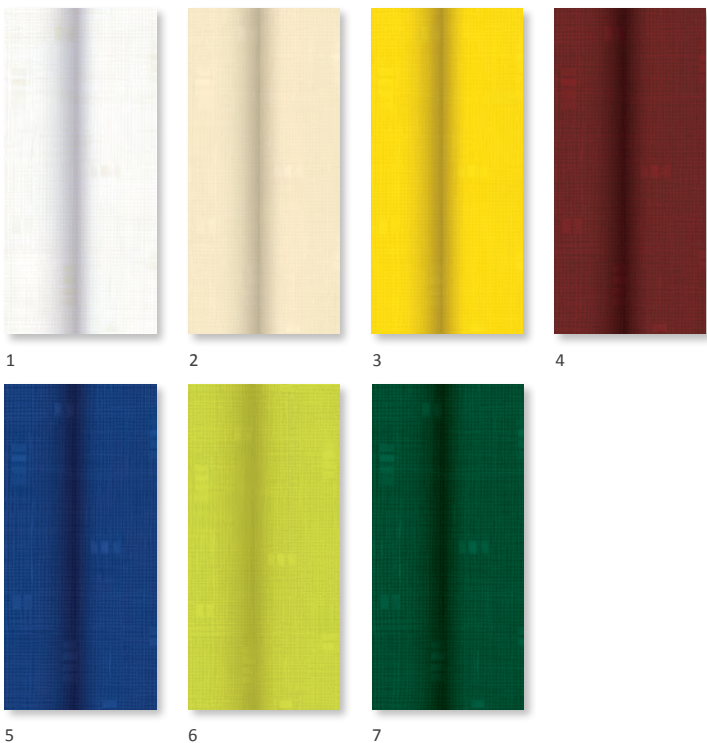

Dunisilk® + Banquet Reels, Zala

DUNISILK® + BANQUET REELS, ZALA
0,84 x 40 m, uni colour, Pack: 1 x 1

NO ARTICLE NO DESCRIPTION

NO	ARTICLE NO	DESCRIPTION	
1	159694	White	•

DUNISILK® + BANQUET REELS, ZALA
1,20 x 25 m, uni colour, Pack: 2 x 1

NO ARTICLE NO DESCRIPTION

NO	ARTICLE NO	DESCRIPTION	
1	159695	White	•
2	159696	Cream	•
3	159743	Yellow	•
4	159697	Bordeaux	•
5	159699	Dark blue	•
6	165966	Kiwi	•
7	159698	Dark green	•