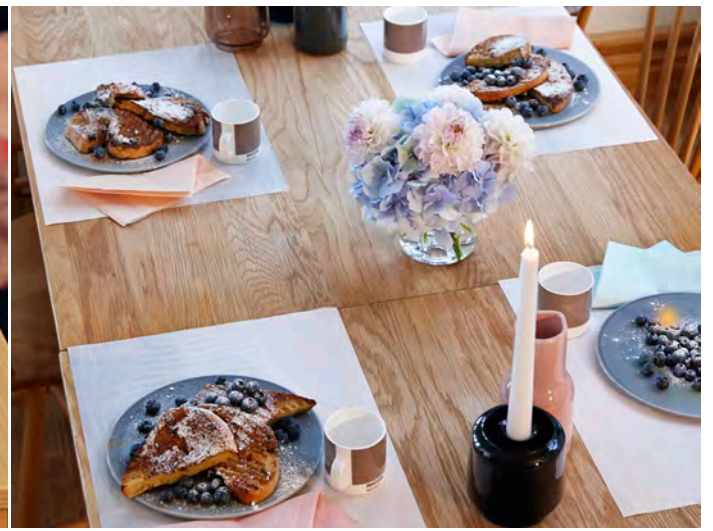

Combine 2 colours
on the table to surprise
your guests. Create
different colour themes
for breakfast, lunch
and dinner.

Dunicel® Placemats, 30 x 40 cm, design

DUNICEL® PLACEMATS
30 x 40 cm, design, Pack: 5 x 100