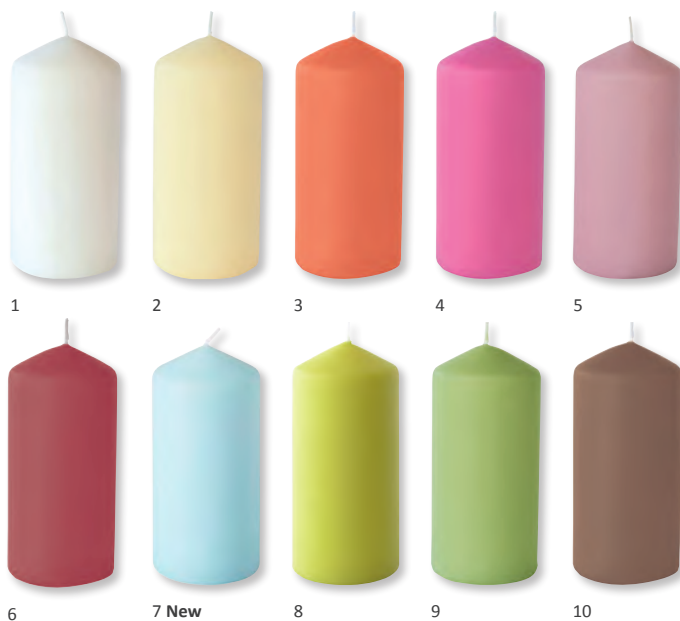

Pillar Candles Matt

Guests love the velvety, matt surface!

PILLAR CANDLES MATT

150 x 70 mm, 50h, Pack: 2 x 6

NO ARTICLE NO DESCRIPTION

1	165652	Matt White
2	165653	Matt Cream
3	165654	Matt Mandarin
4	165658	Matt Fuchsia
5	165655	Matt Soft violet
6	165656	Matt Bordeaux
7	171468	Matt Mint blue
8	168238	Matt Kiwi
9	165657	Matt Herbal green
10	165659	Matt Café