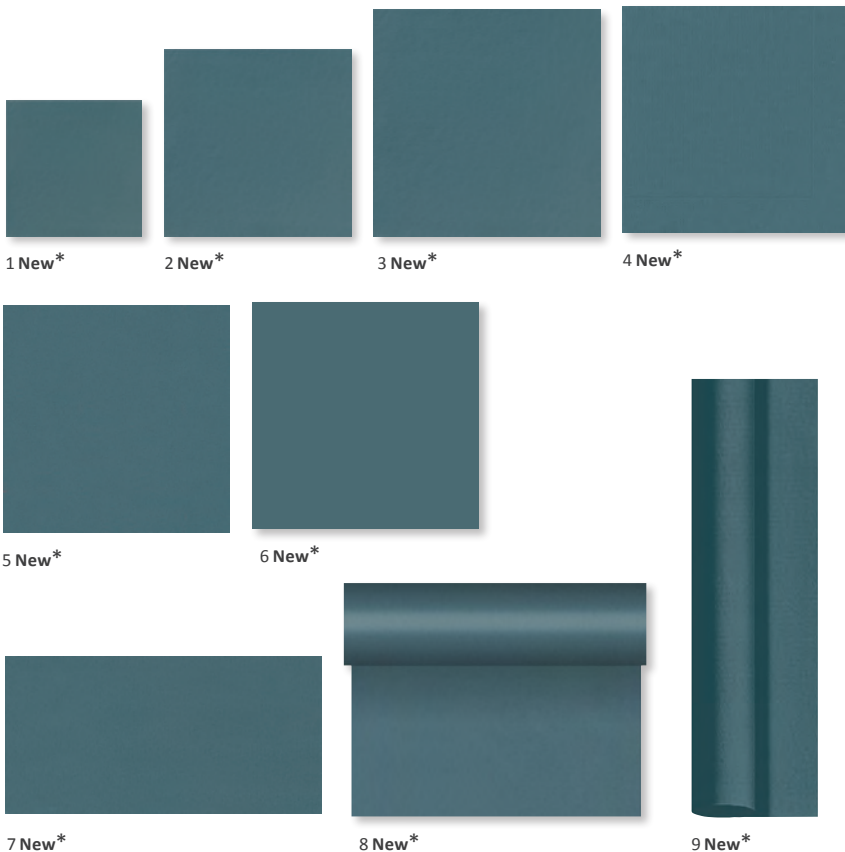

Matching unicolours

Slate

1 New*

2 New*

3 New*

4 New*

5 New*

6 New*

7 New*

8 New*

9 New*

- 1 **171558** Tissue Napkin, 3-ply 24 x 24 cm (8 x 250)
- 2 **171552** Tissue Napkin, 3-ply, 33 x 33 cm (8 x 125)
- **171553** Tissue Napkin, 3-ply, 33 x 33 cm (4 x 250)
- 3 **171556** Tissue Napkin, 3-ply, 40 x 40 cm (4 x 250)
- **171555** Tissue Napkin, 3-ply, 40 x 40 cm (8 x 125)
- 4 **171557** Classic Napkin, 4-ply, 40 x 40 cm (6 x 50)
- 5 **171554** Dunisoft® Napkin, 40 x 40 cm (12 x 60)
- 6 **171551** Dunilin® Napkin, 40 x 40 cm (12 x 50)
- 7 **171534** Dunicel® Slipcover, 84 x 84 cm (5 x 20)
- 8 **171533** Dunicel® Tête-à-Tête, 0,4 x 24 m (6 x 1)
- 9 **171537** Dunicel® Reel, 1,25 x 25 m (2 x 1)
- **171535** Dunicel® Reel, 1,25 x 10 m (6 x 1)

Matching products

- 10 **170184** Candle Holder Glow, Rosé gold, 120 x 85 mm (2 x 6)
- 11 **151527** S&S Refill, Cream, 65 x 65 mm (2 x 6)

* These products are FSC-certified