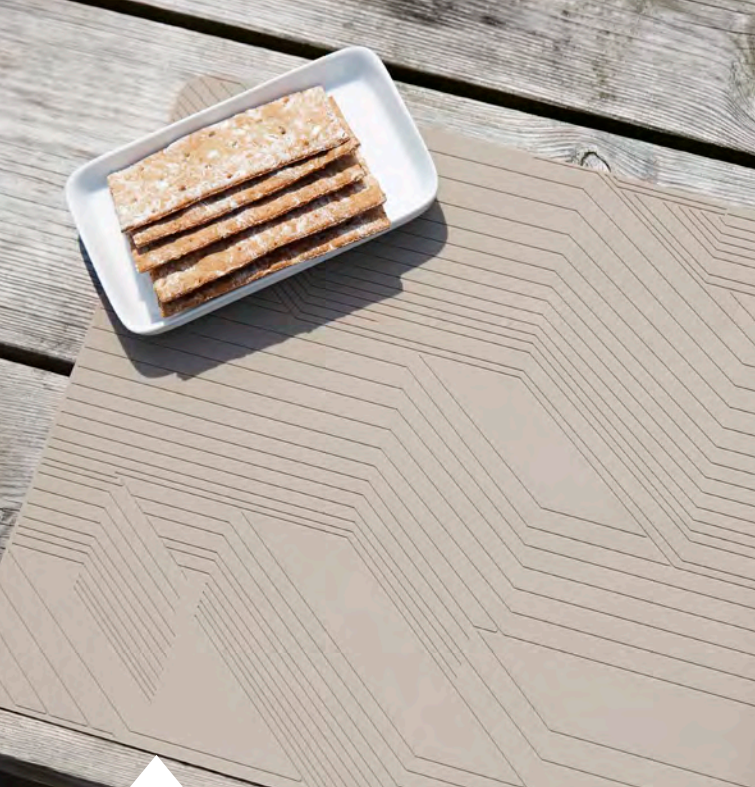

STEEL HAND, VELVET GLOVE

Silicone concept combines engraved placemat Effekt with Moody Maxi candle holder.

- Indoors elegance, outdoors!
- Take the silicone concept further with surprising design appealing to the eye and the touch
- Style your table without compromising on convenience: washable, reusable, foldable