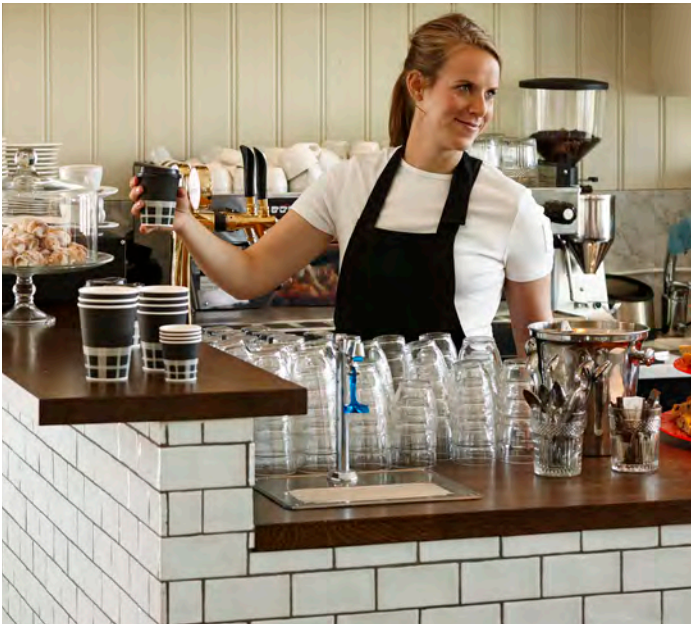

1-ply Napkins Dispenser fold, 33 x 32 cm, unicolour

1 2 3 4 5 6 7

NAPKIN DISPENSER FOLD
33 x 32 cm, 1-ply, uni colour, Pack: 6 x 750

NO	ARTICLE NO	DESCRIPTION				
1	168519	Nature	•	•	•	•
2	145815	White	•	•	•	•
	135507		•	•	•	•
3	150090	Yellow	•	•	•	•
4	150099	Red	•	•	•	•
5	150091	Dark blue	•	•	•	•
6	168517	Kiwi	•	•	•	•
7	168518	Black	•	•	•	•

1-ply Napkins Dispenser fold, 33 x 33 cm, design

1

NAPKIN DISPENSER FOLD
33 x 33 cm, 1-ply, design, Pack: 6 x 750

NO	ARTICLE NO	DESCRIPTION				
1	168520	Izza	•	•	•	•

1-ply Napkins Dispenser fold, 25 x 30 cm

1

NAPKIN DISPENSER FOLD
25 x 30 cm, 1-ply, Pack: 36 x 300

NO	ARTICLE NO	DESCRIPTION				
1	147234	White	•	•	•	•

Paper Napkins, 17 x 17 cm, ¼ folded

1

PAPER NAPKINS
17 x 17 cm, ¼ folded, Pack: 4 x 4000

NO	ARTICLE NO	DESCRIPTION				
1	319232	White	•	•	•	•