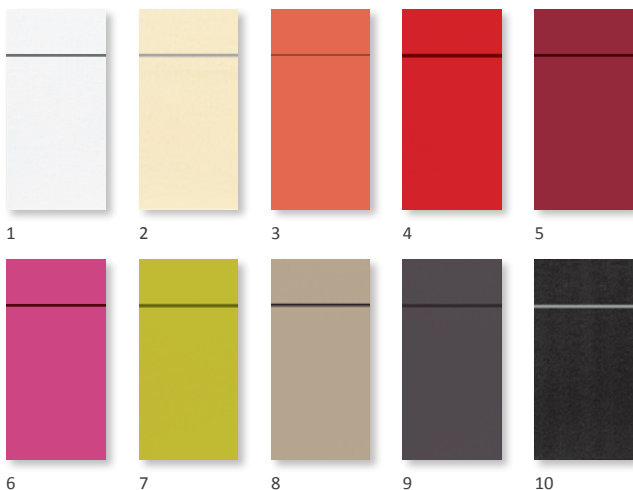

Duniletto® Slim, 40 x 33 cm, Dunisoft® (Airlaid quality)

DUNILETTO® SLIM 40 x 33 cm, uni colour, Dunisoft® (Airlaid quality), Pack: 4 x 65

NO	ARTICLE NO	DESCRIPTION			
1	157466	White	•	•	•
2	157465	Cream	•	•	•
3	165505	Mandarin	•	•	•
4	164664	Red	•	•	•
5	164660	Bordeaux	•	•	•
6	168443	Fuchsia	•	•	•
7	165083	Kiwi	•	•	•
8	168445	Greige	•	•	•
9	164662	Granite grey	•	•	•
10	157464	Black	•	•	•