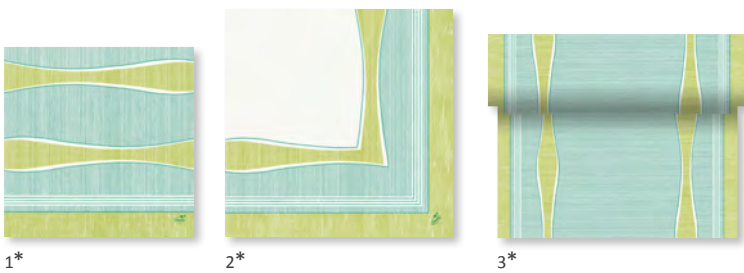

Goodfoodmood tip: Duni tablecoverings, napkins, candles & accessories come in perfectly matching colours.

Wave

1*

2*

3*

4

5*

6 New

7

Matching unicolours

Kiwi

White

Herbal green

1	168138	Tissue Napkin, 3-ply, 33 x 33 cm	(4 x 250)
2	168139	Dunilin® Napkin, 40 x 40 cm	(5 x 50)
3	168208	Dunicel® Tête-à-Tête, 0,4 x 24 m	(6 x 1)
4	168298	Paper Placemat, 30 x 40 cm	(4 x 250)
5	168534	Dunicel® Slipcover, 84 x 84 cm	(5 x 20)

Matching products

6	171468	Pillar Candle Matt, Mint blue, 150 x 70 mm, 50h	(2 x 6)
7	168251	Candle Holder Stella, White, 200 x 120 mm	(4 x 1)

* These products are FSC-certified