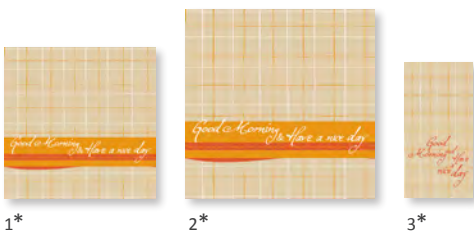

5

6

* These products are FSC-certified

Goodfoodmood tip: With Switch & Shine you can switch the refills to match the table decoration, season or occasion.

Morning sun

1*

2*

3*