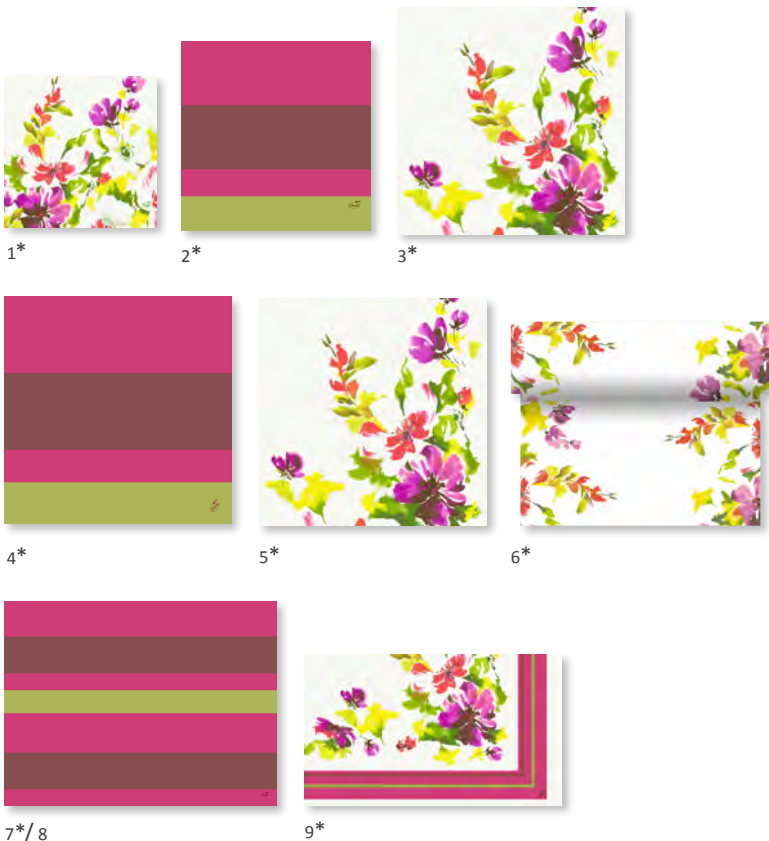

* These products are FSC-certified

Sunrise flower & stripe

Matching unicolours

Fuchsia Kiwi Soft violet

1	168294	Tissue Napkin, 3-ply, 24 x 24 cm Sunrise flower	(20 x 50)
2	168143	Tissue Napkin, 3-ply, 33 x 33 cm	(10 x 50)
	168144	Tissue Napkin, 3-ply, 33 x 33 cm Sunrise stripe	(4 x 250)
3	168222	Classic Napkin, 4-ply, 40 x 40 cm Sunrise flower	(6 x 50)
4	168145	Tissue Napkin, 3-ply, 40 x 40 cm Sunrise stripe	(4 x 250)
5	168153	Dunilin® Napkin, 40 x 40 cm Sunrise flower	(5 x 50)
6	168585	Dunicel® Tête-à-Tête, 0,4 x 24 m Sunrise flower	(6 x 1)
7	168282	Dunicel® Placemat, 30 x 40 cm Sunrise stripe	(5 x 100)
8	168303	Paper Placemat, 30 x 40 cm Sunrise stripe	(4 x 250)
9	168210	Dunicel® Slipcover, 84 x 84 cm	(1 x 100)
	168533	Dunicel® Slipcover, 84 x 84 cm	(5 x 20)
	168531	Dunisilk+® Slipcover, 84 x 84 cm Sunrise flower	(5 x 20)