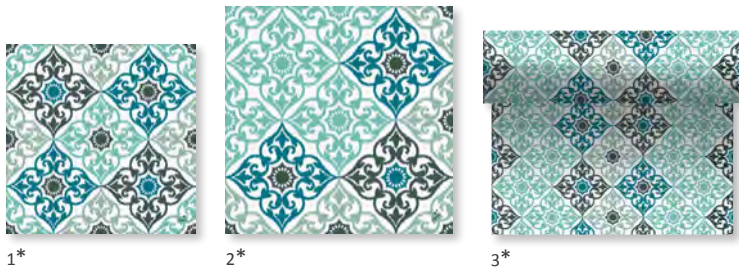

Ikcat

1*

2*

3*