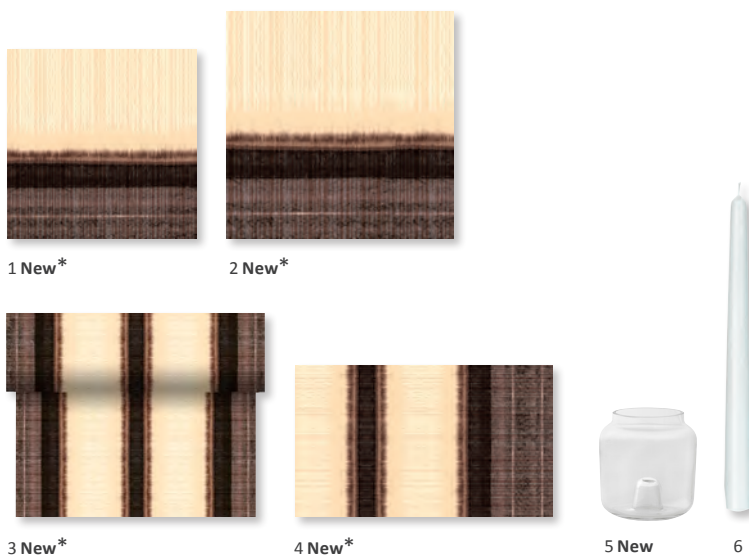

Como brown

Matching unicolours

1	171364	Tissue Napkin, 3-ply, 33 x 33 cm	(4 x 250)
	171359	Tissue Napkin, 3-ply, 33 x 33 cm	(10 x 50)
2	171371	Dunilin® Napkin, 40 x 40 cm	(12 x 50)
3	171389	Dunichel® Tête-à-Tête, 0,4 x 24 m	(6 x 1)
4	171379	Dunichel® Slipcover, 84 x 84 cm	(5 x 20)
	171383	Dunichel® Slipcover, 84 x 84 cm	(1 x 100)

Matching products

5	171515	Candle Holder/Vase Double, Clear, 95 x 90 mm	(2 x 4)
6	157928	Antique Candle Stearin, 250 x 22 mm, 100% Stearin, 6,5h	(2 x 50)