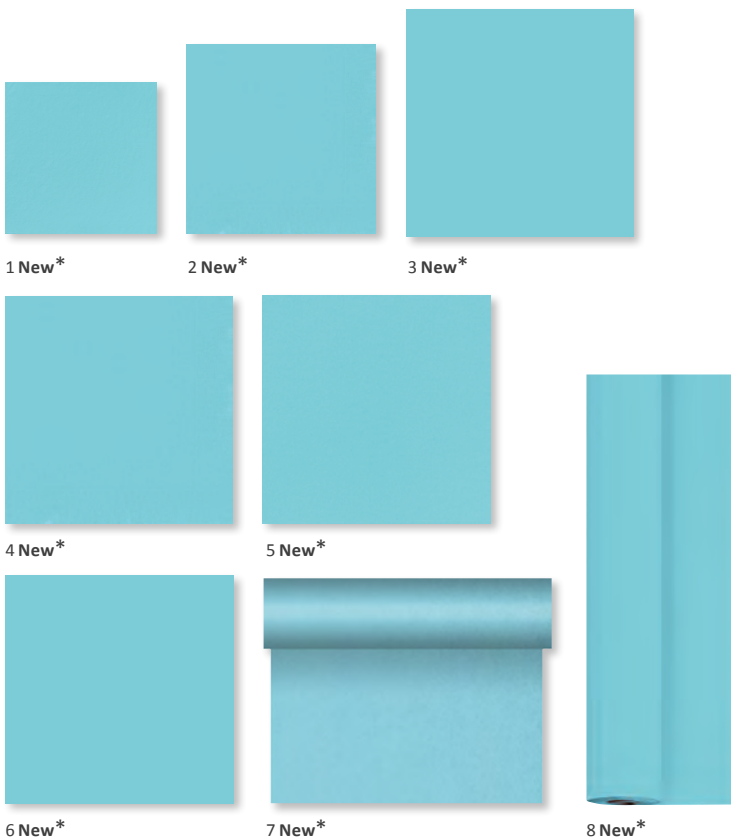

Mint blue

Matching unicolours

1	171550	Tissue Napkin, 3-ply 24 x 24 cm	(8 x 250)
2	171544	Tissue Napkin, 3-ply, 33 x 33 cm	(8 x 125)
	171545	Tissue Napkin, 3-ply, 33 x 33 cm	(4 x 250)
3	171547	Tissue Napkin, 3-ply, 40 x 40 cm	(8 x 125)
	171548	Tissue Napkin, 3-ply, 40 x 40 cm	(4 x 250)
4	171549	Classic Napkin, 4-ply, 40 x 40 cm	(6 x 50)
5	171546	Dunisoft® Napkin, 40 x 40 cm	(12 x 60)
6	171543	Dunilin® Napkin, 40 x 40 cm	(12 x 50)
7	171539	Dunichel® Tête-à-Tête, 0,4 x 24 m	(6 x 1)
8	171540	Dunichel® Reel, 1,25x25 m	(2 x 1)

Matching products

9	171476	Candle Glass Ibiza, Mint blue, 55 x 85 mm, 18h(12 x 1)
10	168258	Candle Holder/Vase Bote, Clear, 150 x 75 mm (2 x 6)