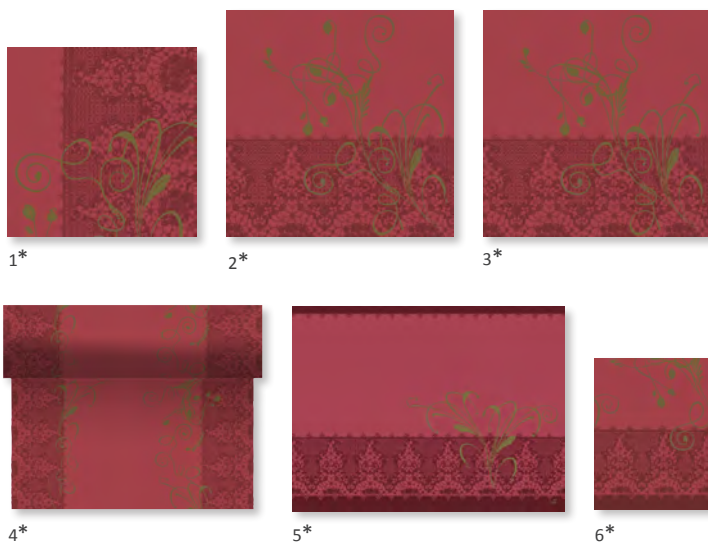

Lea bordeaux

1*

2*

3*

4*

5*

6*

Lea black