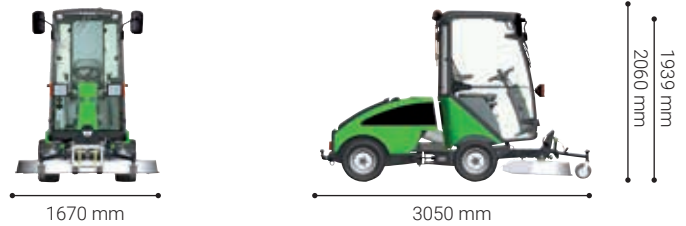

Rotary mower 1600 - City Ranger 2260

Standard equipment:

- Tilting frame** The mower can tilt up and rest on two support wheels making cleaning and mowing easy.
- Floating function** After lifting the mower it quickly returns to the floating position.

Technical specifications

Dimensions		
Length	mm	3050
Width	mm	1670
Height with cabin / roll bar (ROPS)	mm	1939 / 2060
Storage dimensions		
Length	mm	1240
Width	mm	1670
Height	mm	570
Weight		
Weight (rotary mower)	kg	170
Performance		
Ground clearance below mower	mm	90
No. of mower blades	pcs.	3
Cutting speed (tip speed)	m/sec.	80
Cutting width	mm	1610
Adjustable cutting height	mm	30-90
Theoretical mowing area - rotary	m ² /h	20800
Theoretical mowing area - mulch	m ² /h	16000
Max. recommended operation speed		
Rotary mower*	km/h	1-13
Mulch mower (shorter grass) *	km/h	1-10
* Depends on grass and height		
Noise level		
Noise level - outside LwA (2000/14/EC)	dB(A)	105
CE certified according to EU directive		