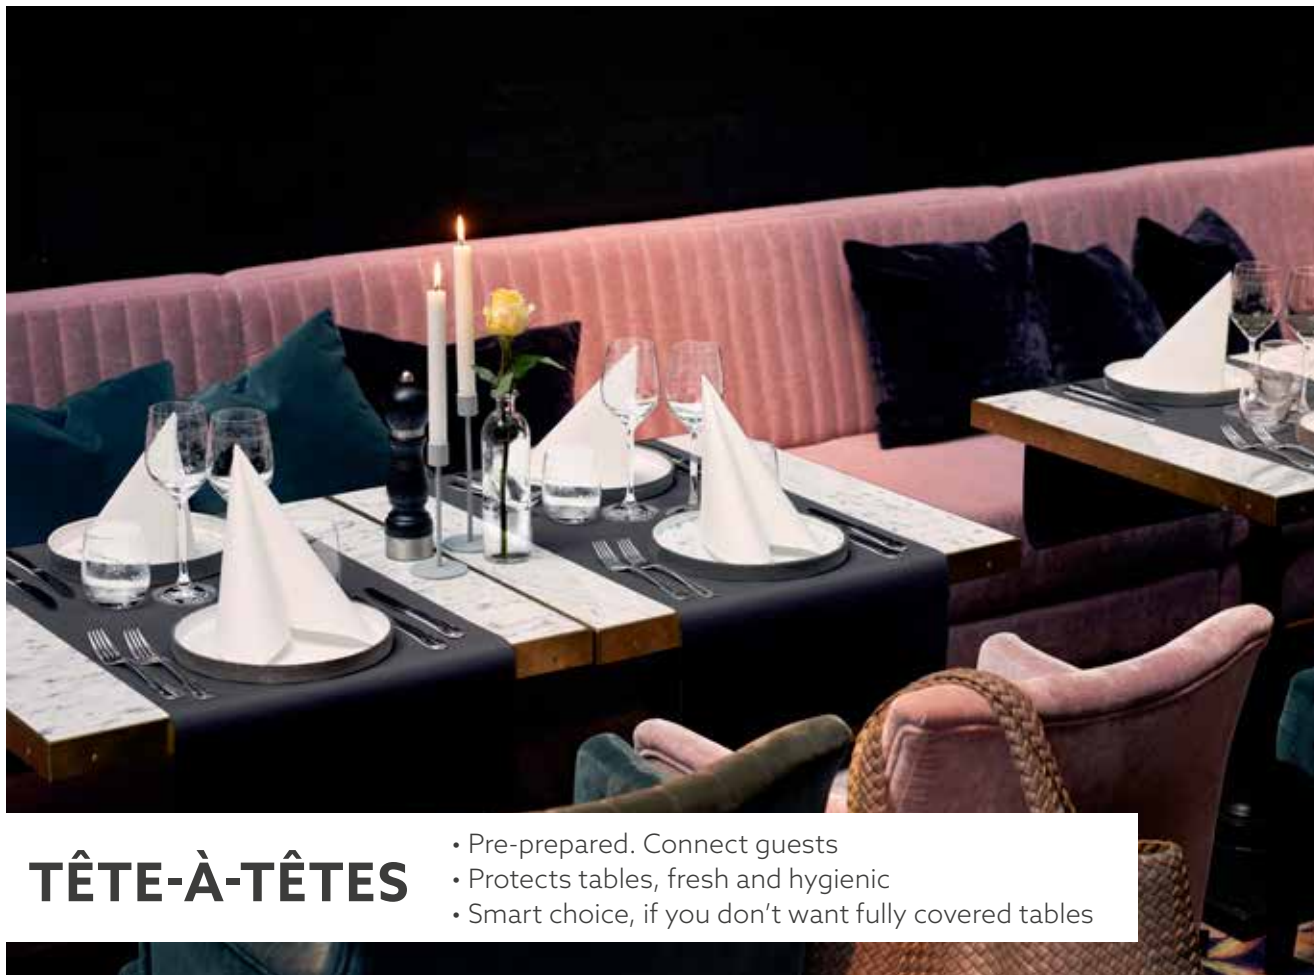

TÊTE-À-TÊTES

- Pre-prepared. Connect guests
- Protects tables, fresh and hygienic
- Smart choice, if you don't want fully covered tables