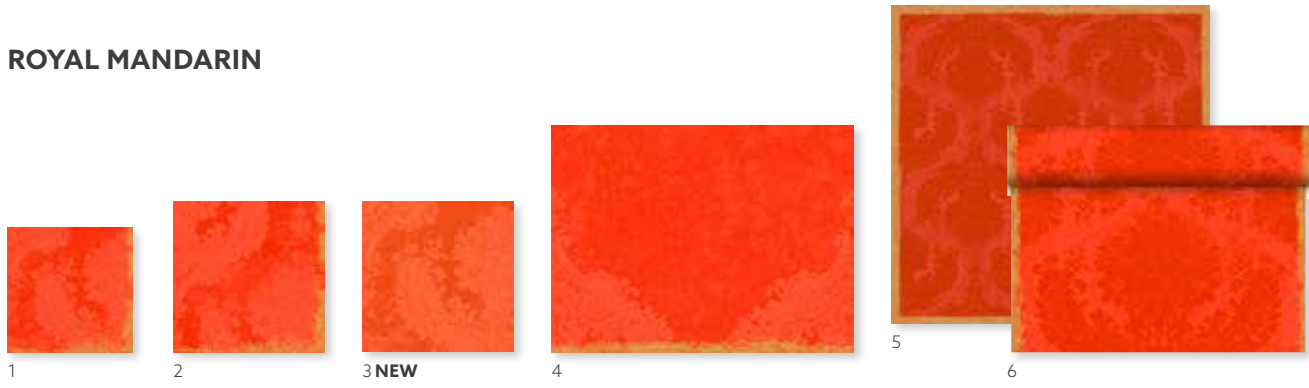

## ROYAL MANDARIN

NO	ARTICLE	DESCRIPTION	PACK						NO	ARTICLE	DESCRIPTION	PACK					
1	174210	Tissue Napkin, 3-ply, 33x33 cm	4 x 250						4	174338	Dunichel® Placemat, 30 x 40 cm	5 x 100					
2	174227	Tissue Napkin, 3-ply, 40 x 40 cm	4 x 250						5	174296	Dunichel® Slipcover, 84 x 84 cm	5 x 20					
	174231	Classic Napkin, 40 x 40 cm	6 x 50						6	183404	Dunichel® Tête-à-Tête, 0,4x24 m	4 x 1					
3	186608	Dunilin® Napkin, 40 x 40 cm	12 x 45														