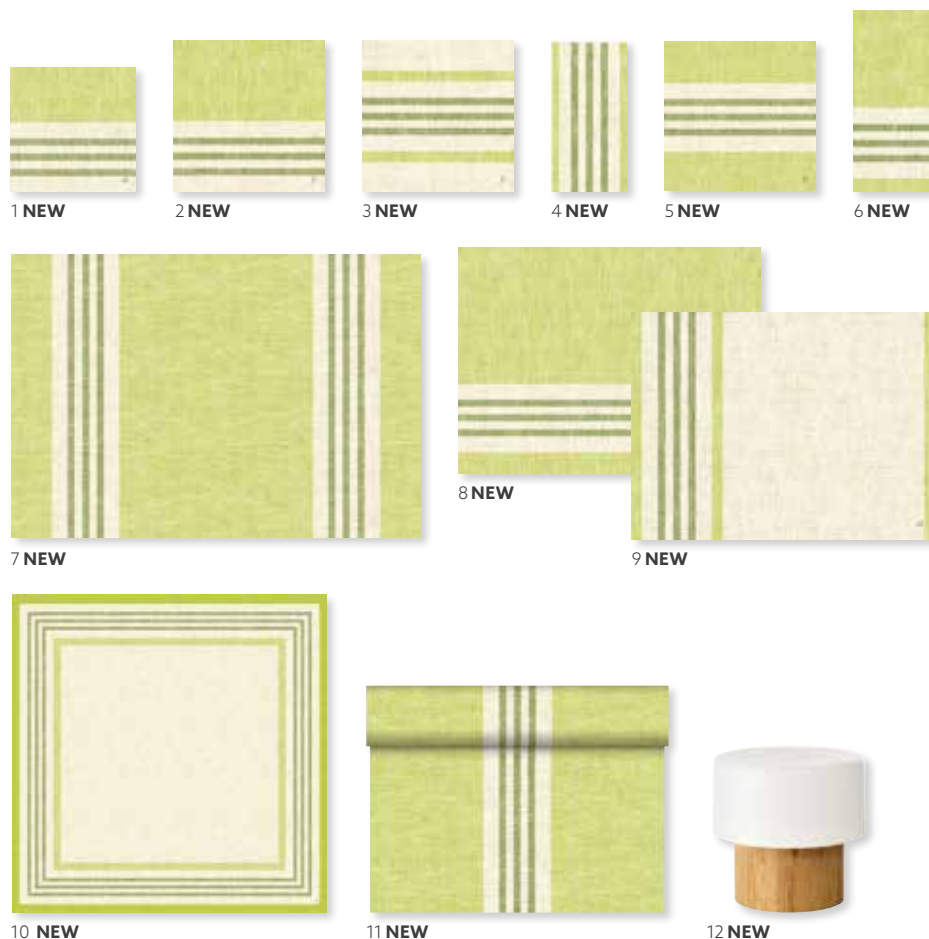

THEME DESIGNS TEXTILE-LIKE

"Textile-like brings together neutral materials, tactile structures, elegant simplicity – and the cosy charm of washed textile."

RAYA KIWI

MATCHING COLOURS

CREAM

KIWI

LEAF GREEN

NO	ARTICLE	DESCRIPTION	PACK					NO	ARTICLE	DESCRIPTION	PACK				
1	186555	Tissue Napkin, 3-ply, 33 x 33 cm	10 x 50	•	•	•	•	7	186483	Towel Napkin, 38 x 54 cm	4 x 50	•	•	•	•
	186452	Tissue Napkin, 3-ply, 33 x 33 cm	4 x 250	•	•	•	•	8	186523	Dunichel® Placemat, 30 x 40 cm	5 x 100	•	•	•	•
2	186459	Tissue Napkin, 3-ply, 40 x 40 cm	4 x 250	•	•	•	•	9	186528	Paper Placemat, 30 x 40 cm	4 x 250	•	•	•	•
3	186465	Classic Napkin, 40 x 40 cm	6 x 50	•	•	•	•	10	186511	Dunichel® Slipcover, 84 x 84 cm	5 x 20	•	•	•	•
4	186467	Dunisoft® Napkin, 20 x 40 cm	12 x 120	•	•	•	•		186514	Dunichel® Slipcover, 84 x 84 cm	1 x 100	•	•	•	•
5	186468	Dunisoft® Napkin, 40 x 40 cm	12 x 60	•	•	•	•	11	186519	Dunichel® Tête-à-Tête, 0,4 x 24 m	4 x 1	•	•	•	•
6	186481	Duniletto® Slim, 40 x 33 cm	4 x 65	•	•	•	•	12	186425	Good Concept LED Lamp Sister, 110 x 110 mm	4 x 1	•	•	•	•