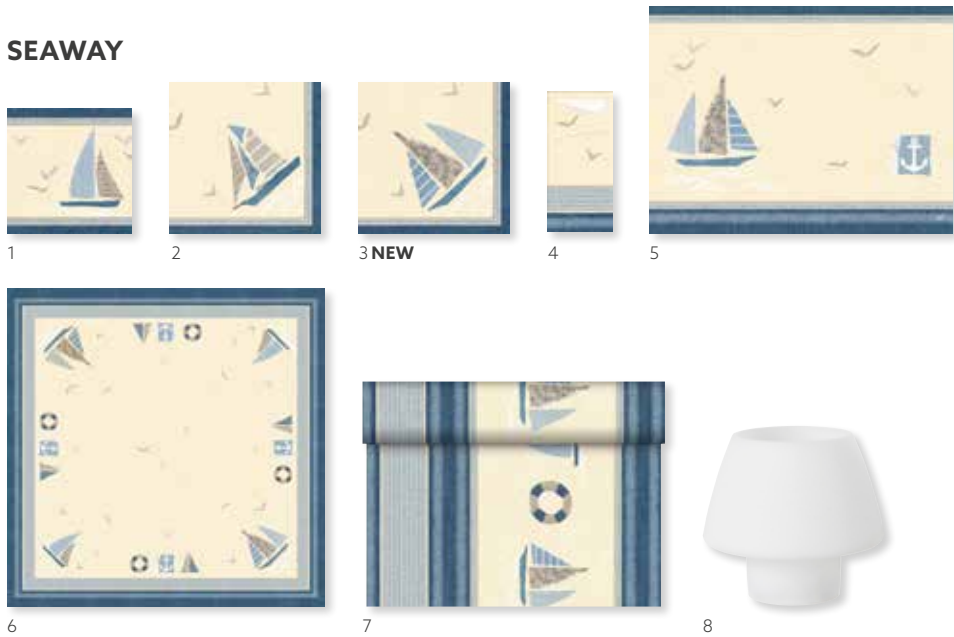

THEME DESIGNS MARITIME

Want to create a by the sea mood - however far you are from the coast?

SEAWAY

MATCHING COLOURS

NO	ARTICLE	DESCRIPTION	PACK					NO	ARTICLE	DESCRIPTION	PACK				
1	183021	Tissue Napkin, 3-ply, 33 x 33 cm	10 x 50	•	•	•	•	6	183099	Dunisilk® Slipcover, 84 x 84 cm	5 x 20	•	•	•	•
	183006	Tissue Napkin, 3-ply, 33 x 33 cm	4 x 250	•	•	•	•		183072	Dunichel® Slipcover, 84 x 84 cm	5 x 20	•	•	•	•
2	183045	Classic Napkin, 40 x 40 cm	6 x 50	•	•	•	•		183084	Dunichel® Slipcover, 84 x 84 cm	1 x 100	•	•	•	•
3	186721	Dunisoft® Napkin, 40 x 40 cm	12 x 60	•	•	•	•	7	183127	Dunichel® Tête-à-Tête, 0,4 x 24 m	4 x 1	•	•	•	•
4	183063	Duni Sacchetto® Tissue, 8,5 x 19 cm	5 x 100	•	•	•	•	8	171488	Candle Holder Moody Maxi, White, Silicone, 123 x 129 mm	4 x 1	•	•	•	•
5	183150	Dunichel® Placemat, 30 x 40 cm	5 x 100	•	•	•	•