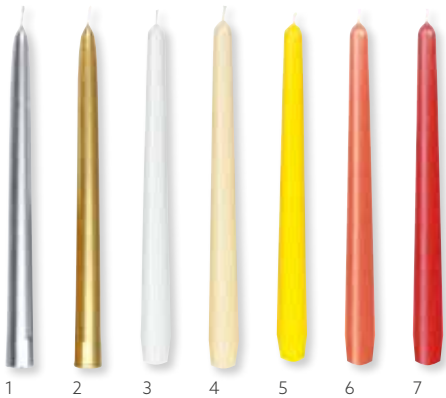

JOY ANTIQUE CANDLES, COLOURED THROUGH,
260 X 22 MM

1 2

- 6,5 h burn time
- Clean burning
- Premium quality

NO	ARTICLE	DESCRIPTION	PACK		
1	266505	White	10 x 10		
2	266659	Cream	10 x 10		

ANTIQUÉ CANDLES, DIPPED, 250 X 22 MM

1 2 3 4 5 6 7

WOW

- 7,5 h burn time
- Clean burning
- Premium quality

NO	ARTICLE	DESCRIPTION	PACK		
1	180338	Silver	10 x 10 +		
2	180337	Gold	10 x 10 +