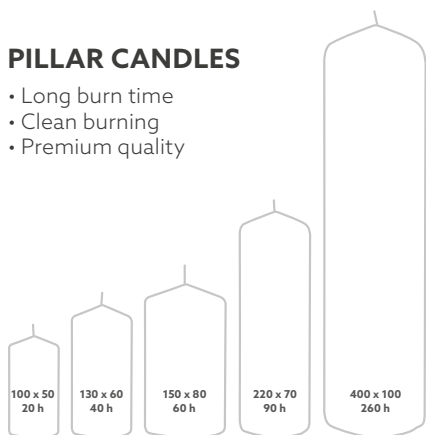

PILLAR CANDLES

- Long burn time
- Clean burning
- Premium quality