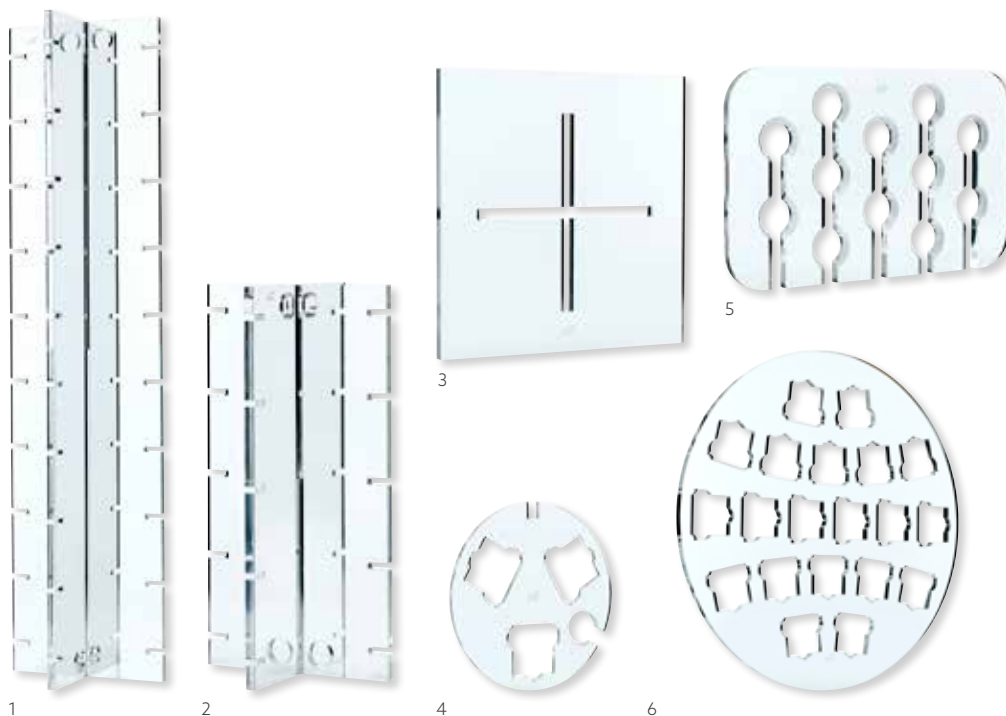

## DUNI AMUSE-BOUCHE® CONCEPT

- Space-efficient presentation
- OK for dishwasher
- Reusable

Acryl: dishwasher 65°C

NO	ARTICLE	DESCRIPTION	PACK	NO	ARTICLE	DESCRIPTION	PACK
1	168327	Stand Large, 754 x 190 mm	4 x 2	4	168326	Cocktail Plate, Ø 168 mm	20 x 1
2	168328	Stand Small, 376 x 190 mm	4 x 2	5	168324	Champagne Tray, 350 x 212 mm	5 x 1
3	168329	Stand Foot, 270 x 270 mm	4 x 1	6	168325	Waiter Serving Tray, Ø 390 mm	5 x 1