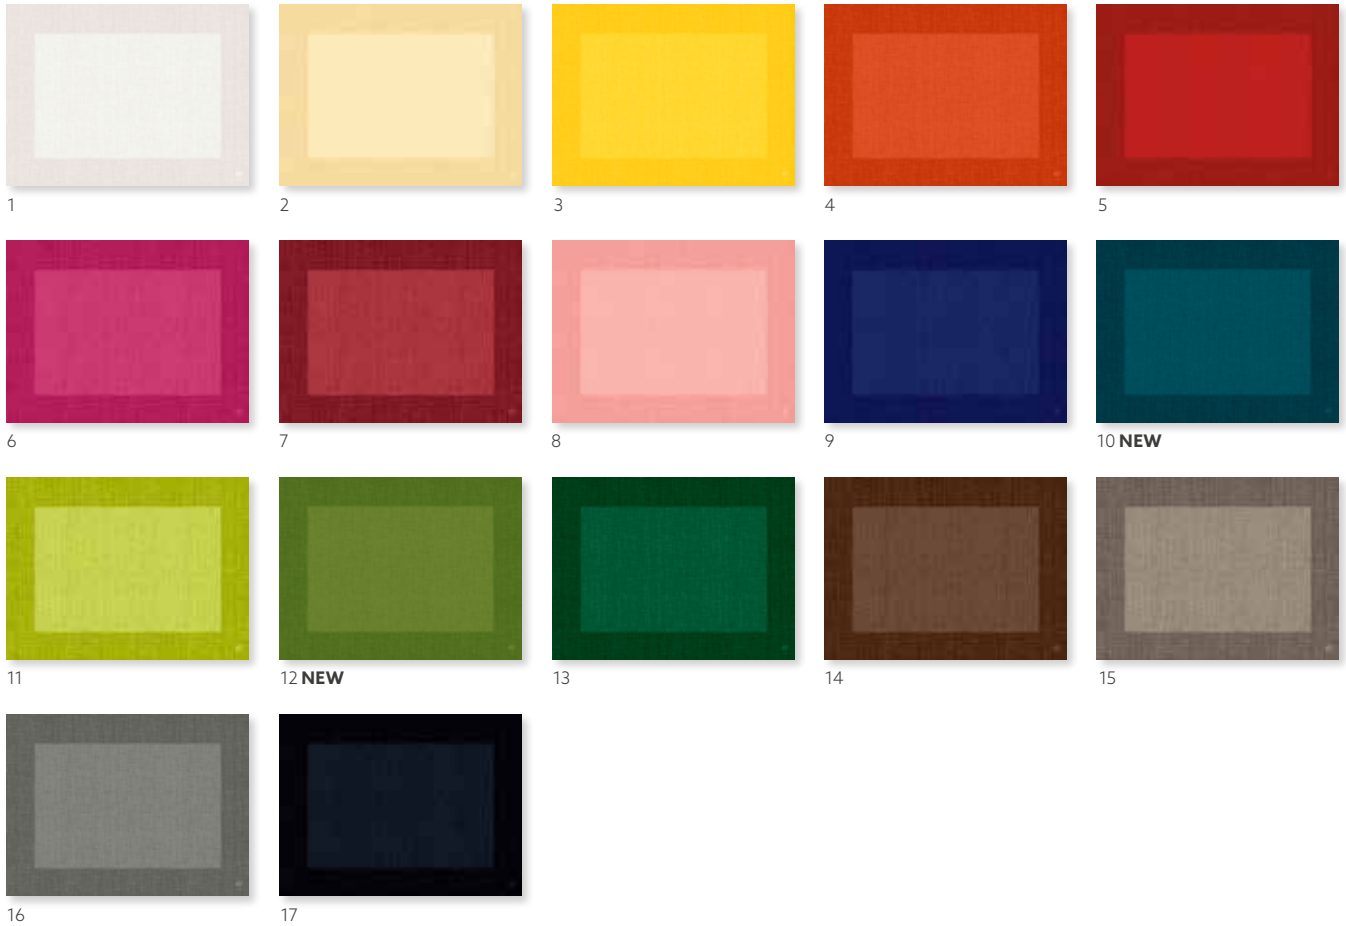

LINNEA

Combine with new
Dunilin® napkins for
an exclusive linen
look and feel.

DUNICEL® PLACEMAT LINNEA, 30 X 40 CM

NO	ARTICLE	DESCRIPTION	PACK		NO	ARTICLE	DESCRIPTION	PACK	
1	178340	Linnea White	5 x 100	•	10	186368	Linnea Ocean Teal	5 x 100	•
2	178339	Linnea Cream	5 x 100	•	11	178350	Linnea Kiwi	5 x 100	•
3	178346	Linnea Yellow	5 x 100	•	12	186484	Linnea Leaf Green	5 x 100	•
4	178344	Linnea Mandarin	5 x 100	•	13	178342	Linnea Dark Green	5 x 100	•
5	178347	Linnea Red	5 x 100	•	14	179060	Linnea Chestnut	5 x 100	•
6	178348	Linnea Fuchsia	5 x 100	•	15	178352	Linnea Greige	5 x 100	•
7	178338	Linnea Bordeaux	5 x 100	•	16	178353	Linnea Granite Grey	5 x 100	•
8	178349	Linnea Mellow Rose	5 x 100	•	17	178345	Linnea Black	5 x 100	•
9	178341	Linnea Dark Blue	5 x 100	•					

NO	ARTICLE	DESCRIPTION	PACK		NO	ARTICLE	DESCRIPTION	PACK	
1	178381	Linnea White	1 x 500	•	6	178386	Linnea Fuchsia	1 x 500	•
2	178380	Linnea Cream	1 x 500	•	7	178379	Linnea Bordeaux	1 x 500	•
4	178384	Linnea Mandarin	1 x 500	•	9	178382	Linnea Dark Blue	1 x 500	•
5	178385	Linnea Red	1 x 500	•	13	178383	Linnea Dark Green	1 x 500	•