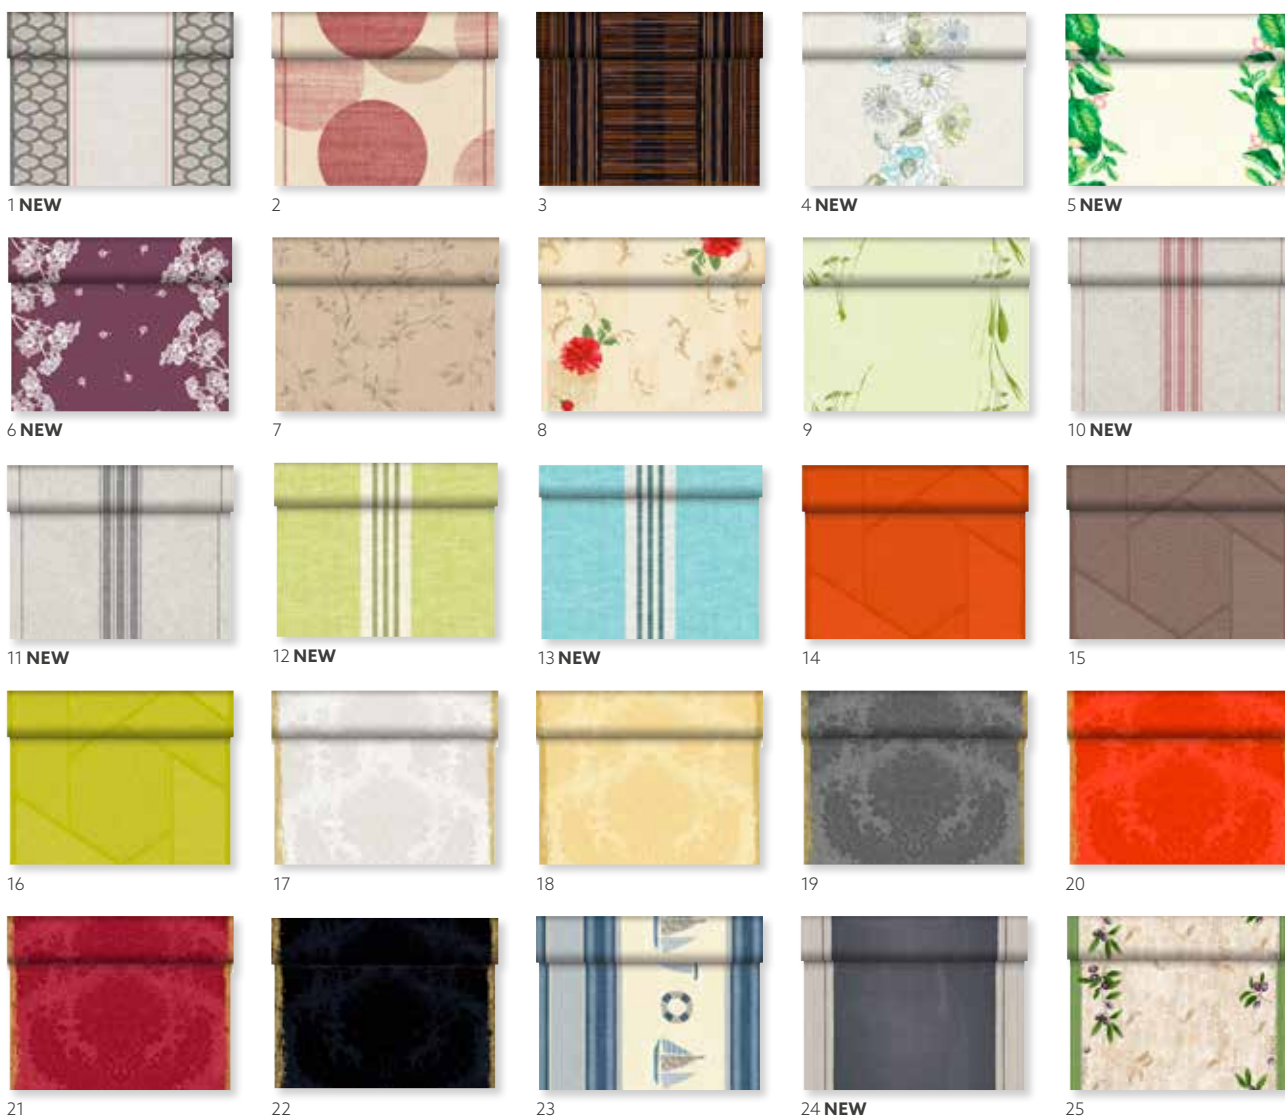

# SIBLINGS

All the colours in the Duni universe are related. As they are all part of the same family, they make mixing and matching effortlessly easy.

CHECK OUT THE COLOUR OVERVIEW ON PAGE 118

**JOY DUNICEL® TÊTE-À-TÊTE, 0,40 X 24 M**