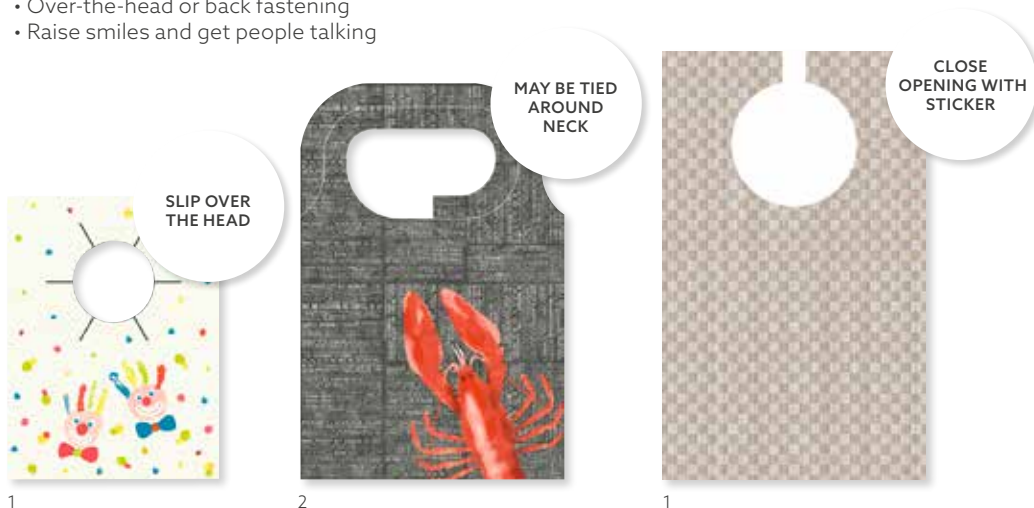

1

2

1

JOY DUNICEL® BIB

NO	ARTICLE	DESCRIPTION	PACK	
1	178698	Let's Party, 30 x 40 cm	4 x 50	•
2	178697	By the sea, 40 x 60 cm	4 x 50	•

JOY DUNISOFT® BIB

NO	ARTICLE	DESCRIPTION	PACK	
1	174444	Grubben, 40 x 65 cm	4 x 50	•