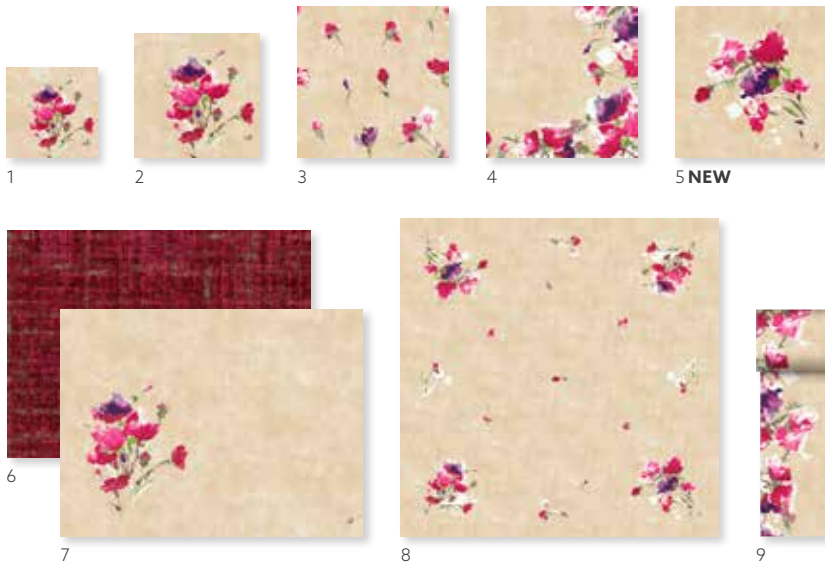

JENIA

MATCHING COLOURS

NO	ARTICLE	DESCRIPTION	PACK			
1	183029	Tissue Napkin, 3-ply, 24 x 24 cm	20 x 50	•	•	•
2	183015	Tissue Napkin, 3-ply, 33 x 33 cm	10 x 50	•	•	•
	183010	Tissue Napkin, 3-ply, 33 x 33 cm	4 x 250	•	•	•
3	183052	Tissue Napkin, 3-ply, 40 x 40 cm	4 x 250	•	•	•
4	183048	Classic Napkin, 40 x 40 cm	6 x 50	•	•	•
5	186715	Dunisoft® Napkin, 40 x 40 cm	6 x 60	•	•	•

NO	ARTICLE	DESCRIPTION	PACK			
6	183140	Paper Placemat, 30 x 40 cm	4 x 250	•	•	•
7	183135	Dunichel® Placemat, 30 x 40 cm	5 x 100	•	•	•
8	183091	Dunisilk® Slipcover, 84 x 84 cm	5 x 20	•	•	•
	183076	Dunichel® Slipcover, 84 x 84 cm	5 x 20	•	•	•
	183088	Dunichel® Slipcover, 84 x 84 cm	1 x 100	•	•	•
9	183129	Dunichel® Tête-à-Tête, 0,4 x 24 m	4 x 1	•	•	•
10	183189	Candle Holder Flexible, White, Glass, 100 x 80 mm	6 x 1	•	•	•
11	168578	Switch & Shine Refill, Fuchsia, 65 x 65 mm, 30 h	2 x 6	•	•	•