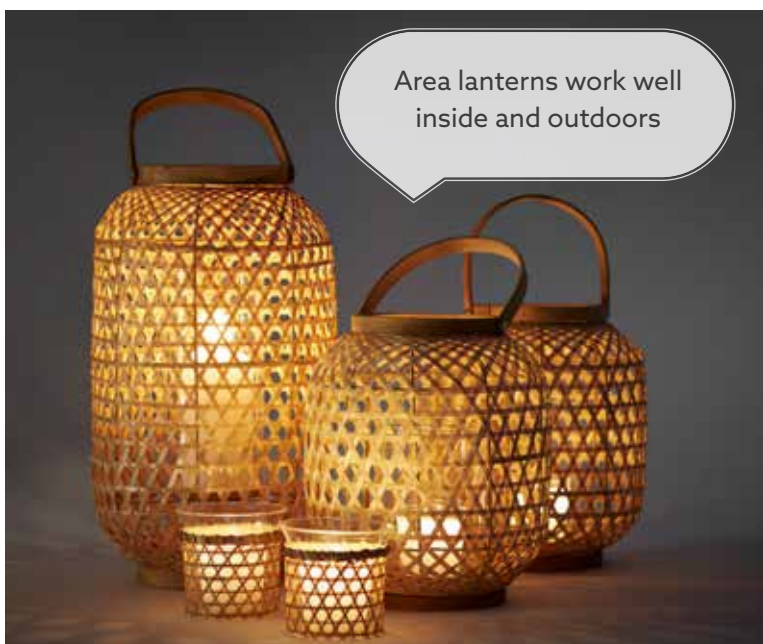

ANTIQUE CANDLES  
CROWN CANDLES

TEALIGHTS

SWITCH & SHINE  
REFILLS

PILLAR  
CANDLES

LED

MINI  
LED LAMP

MINI  
LED LAMP

Area lanterns work well  
inside and outdoors